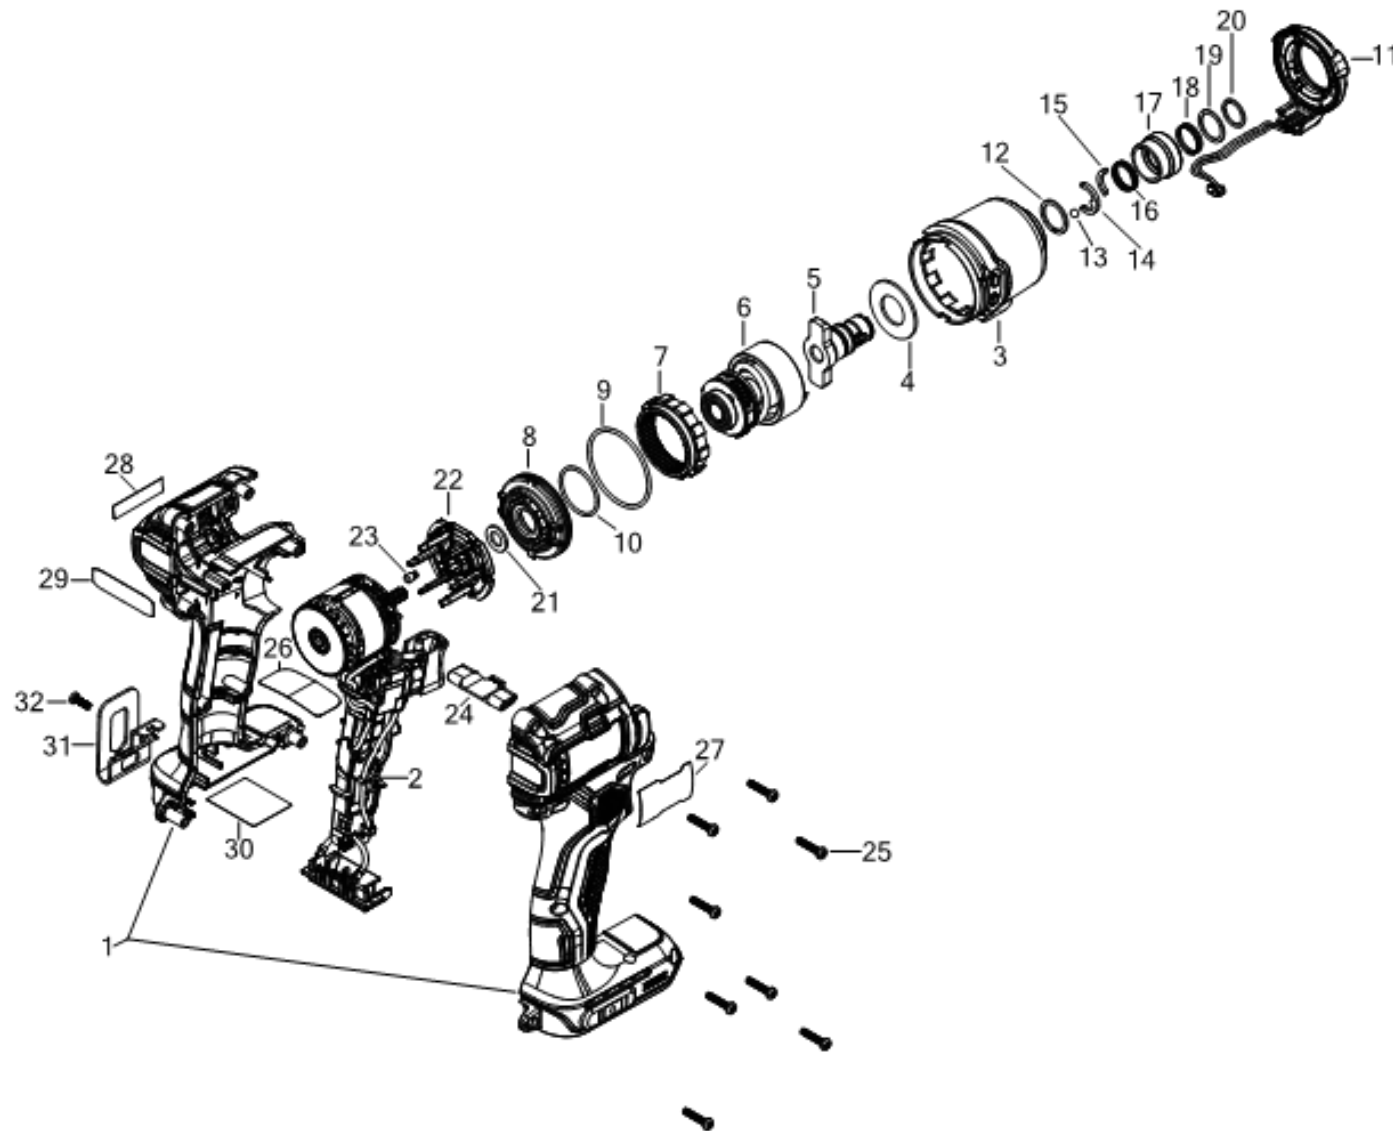

DeWALT

DCF840

Typ
1

- 800
- 866
- 871
- 861

©

E21069

www.2helpU.com

30/06/2021

DCF840E1T IMPACT DRIVER 1

Parts List DCF840E1T IMPACT DRIVER 1

Item	Part Number	Qty	Part Description	General Description	Other Info	Repair Inst	Markets
1	N804620	1	CLAMSHELL SET			No	QW
2	NA271101	1	MOTOR & SWITCH SA			No	QW
3	NA116687	1	NOSE SA			No	QW
4	642883-00	1	WASHER			No	QW
5	NA073630	1	ANVIL ASSEMBLY			No	QW
6	NA073629	1	IMPACTOR			No	QW
7	N772339	1	GEAR			No	QW
8	N772463	1	MOUNT			No	QW
9	N548553	1	O RING			No	QW
10	N555946	1	O RING			No	QW
11	N768808	1	LED LIGHT			No	QW
12	N921819	1	RING			No	QW
13	604107-00	1	BALL STEEL			No	QW
14	NA202231	1	CLIP SA			No	QW
15	NA202231	1	CLIP SA			No	QW
16	N019351	1	SPRING			No	QW
17	N864734	1	COLLAR			No	QW
18	N811325	1	SPRING			No	QW
19	N864740	1	WASHER			No	QW
20	N864736	1	RING			No	QW
21	N556099	1	FELT			No	QW
22	N556495	1	ADAPTOR			No	QW
23	N593131	1	PLUG			No	QW
24	N808013	1	ACTUATOR FWD/REV			No	QW
25	N463678	8	SCREW			No	QW
26	N912036	1	LABEL		TOP INFO	No	QW
27	N912035	1	RATING PLATE		EUR EURO	No	QW
28	N912038	1	BRAND LABEL		18V	No	QW
29	N912037	1	LABEL	LABEL BACK	BRUSHLES	No	QW
30	N874350	1	LABEL		S FOOT QR	No	QW
31	N086039	1	HOOK			No	QW
32	N042665	1	SCREW			No	QW

Parts List DCF840E1T IMPACT DRIVER 1

Item	Part Number	Qty	Part Description	General Description	Other Info	Repair Inst	Markets
800	N017298	1	GREASE	G-2008 Molykote		No	QW
861	N898230	1	KITBOX			No	QW
866	NA132874	1	BATTERY 18V – 1.6AH – 28.8WH		DCBP034-X	No	QW
871	N450536	1	CHARGER SA	DCS565P2-QW / DCB115	J QW	No	QW